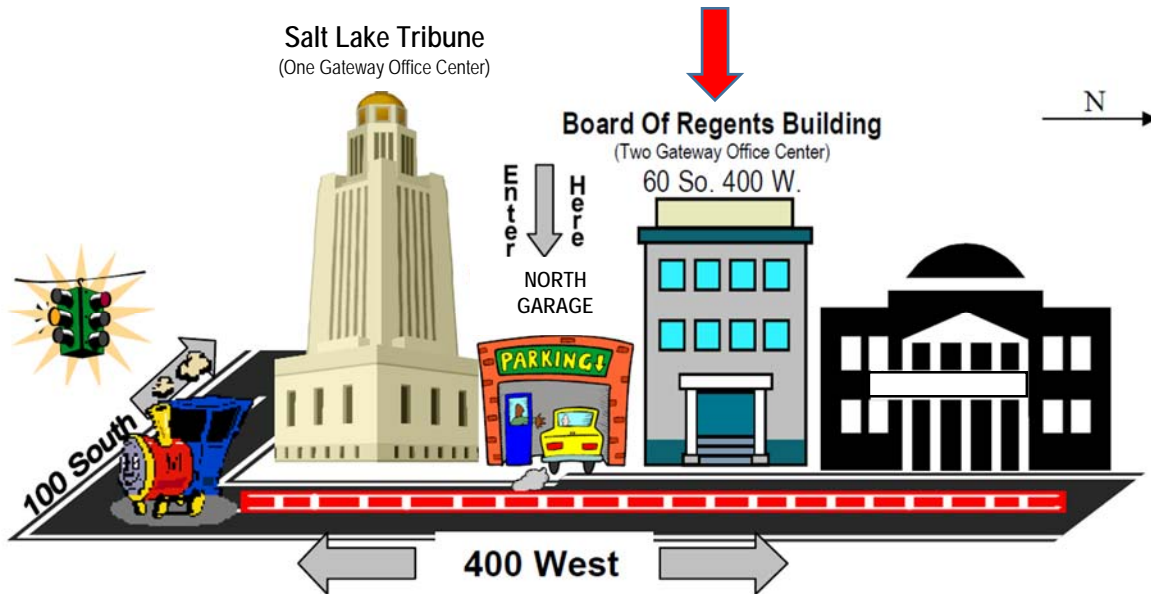

# PARKING GUIDE

## Board of Regents Building at the Gateway

Enter the North Parking garage from 400 West at approximately 70 South – you will need to enter from the southbound side of the street due to the Trax rails. Alternately, you may enter the garage from 100 South and approximately 430 West.

Take a ticket as you enter.

Find any available spot and proceed to the northeast corner of the garage to the Two Gateway Office elevator lobby. The signs read "Office Building Access Only". Check in with the receptionist who is located in the lobby on level P+1.